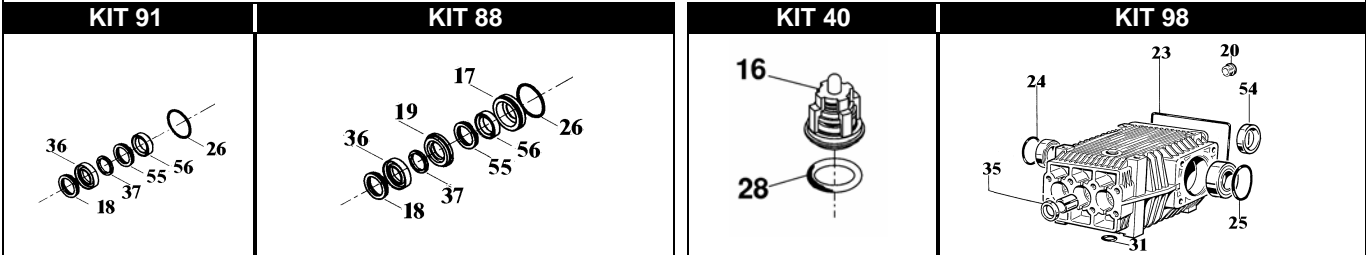

KKV 1632-1636-2310-2311

POS.	CODICE PART NO. RÉF.	DENOMINAZIONE - DESCRIPTION - DESCRIPTION	Q.TY	POS.	CODICE PART NO. RÉF.	DENOMINAZIONE - DESCRIPTION - DESCRIPTION	Q.TY
1	060084282	PUMP HEAD D.25	1	29	824180002	GASKET DIA.27X36X1	1
2	060021092	CRANKCASE	1	30	824230002	GASKET 34,5X42X1	1
3	060056092	BEARING COVER DIA.72	1	31-kit 98	803204002	O-RING DIA.2,62X23,81	1
4	060017092	BEARING COVER DIA.80 MM	1	32	803058002	O-RING DIA. 1,78X10,82	3
5	060006092	CRANKCASE COVER	1	33	803902002	ANTI-EXTRUSION RING	3
6	069800972	CONNECTING ROD	3	35-kit 37-98	802090002	OIL SEAL DIA.17	3
6	862796002	CONNECTING ROD BOLT	6	36-kit 88-91	802092602	SUPER "U" PACKING DIA.25X35	3
7	060071512	PLUNGER ROD	3	37-kit 88-91	060088322	ANTIEXTRUSION RING	3
8	060007492	PISTON PIN DIA. 15 MM	3	40	060018682	WASHER DIA.14X38X0,5	3
9/1	060034262	CRANKSHAFT KKV 1632-2310	1	41	843646002	WASHER	3
9/2	060035262	CRANKSHAFT KKV 1636-2311	1	42	060072002	PISTON BOLT	3
10	060011182	CERAMIC PISTON DIA.25 MM	3	43	812848002	ROLLER BEARING DIA.35X72X17	1
11-kit 100	060095532	VALVE CAP D.22	6	44	812870002	ROLLER BEARING DIA.35X80X21	1
16-kit 40	069801973	VALVES ASSEMBLY	6	45	852687002	GALVANIZED CAP G 3/4	1
17-kit 88	060038532	BACK GLAND DIA.25 MM	3	46	852629002	PLUG G 1/2"	1
18-kit 88-91	802092802	THRUST RING DIA.25	3	47	852712002	CAP G 1"	1
19-kit 88	060078532	FRONT GLAND	3	48	060020322	OIL FILLER PLUG WITH DIP STICK	1
20-kit 98	853515502	OIL SIGHT GLASS	1	49	862216002	BOLT M6X25	4
21	801099002	CIRCLIP DIA.15	6	50	863265002	BOLT M10X25	4
22	806534002	TAB 8X7X35	1	51	862562002	BOLT M 8X20	4
23-kit 98	803210902	O-RING DIA.2,62X152	1	52	863590002	GALVANIZED BOLT M10X80	8
24-kit 98	803210552	O-RING DIA.2,62X67,95	1	53	804300002	SELF-LUBRIFICATING BUSHING	3
25-kit 98	803210642	O-RING DIA.2,62X75,87	1	54-kit 98	802143002	OIL SEAL	1
26-kit 88-91	803080202	O-RING DIA 1,78X37,82	3	55-kit 88-91	060015322	THRUST RING DIA.25 MM	3
27-kit 100	803204802	O-RING DIA.2,62X23,81	6	56-kit 88-91	802091502	"V" PACKING DIA.25X35X5,5	3
28-kit 40	803204802	O-RING DIA.2,62X23,81	6				
				17-18-26-36-37-56	069886973	KIT PACKING FOR HOT WATER	18
				16-28	069887973	KIT CHECK VALVES FOR HOT WATER	12
REPAIR KIT						ITEM NO,s INCLUDED	PCS.
kit 37	069814973	SPARE PARTS KIT					3
kit 40	069817973	SPARE PARTS KIT					12
kit 88	069838973	SPARE PARTS KIT					24
kit 91	069841973	SPARE PARTS KIT					18
kit 98	069842973	SPARE PARTS KIT					9
kit 100	069844973	SPARE PARTS KIT					12