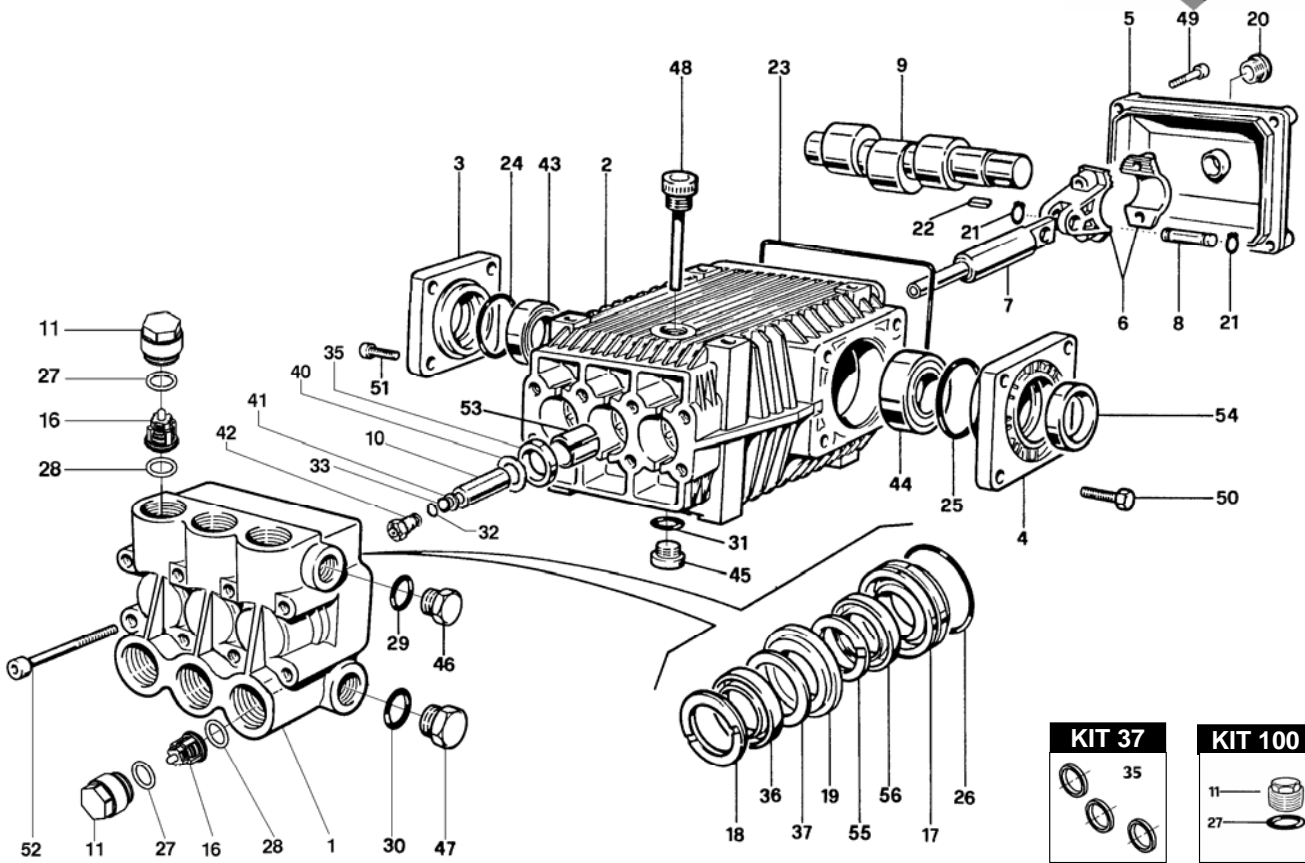

KKV 1632-1636-2310-2311

POS.	CODICE PART NO. RÉF.	DENOMINAZIONE - DESCRIPTION - DESCRIPTION	Q.TY	POS.	CODICE PART NO. RÉF.	DENOMINAZIONE - DESCRIPTION - DESCRIPTION	Q.TY
1	060084282	PUMP HEAD D.25	1	29	824180002	GASKET DIA.27X36X1	1
2	060021092	CRANKCASE	1	30	824230002	GASKET 34,5X42X1	1
3	060056092	BEARING COVER DIA.72	1	31-kit 98	803204002	O-RING DIA.2,62X23,81	1
4	060017092	BEARING COVER DIA.80 MM	1	32	803058002	O-RING DIA. 1,78X10,82	3
5	060006092	CRANKCASE COVER	1	33	803902002	ANTI-EXTRUSION RING	3
6	069800972	CONNECTING ROD	3	35-kit 37-98	802090002	OIL SEAL DIA.17	3
6	862796002	CONNECTING ROD BOLT	6	36-kit 88-91	802092602	SUPER "U" PACKING DIA.25X35	3
7	060071512	PLUNGER ROD	3	37-kit 88-91	060088322	ANTIEXTRUSION RING	3
8	060007492	PISTON PIN DIA. 15 MM	3	40	060018682	WASHER DIA.14X38X0,5	3
9/1	060034262	CRANKSHAFT KKV 1632-2310	1	41	843646002	WASHER	3
9/2	060035262	CRANKSHAFT KKV 1636-2311	1	42	060072002	PISTON BOLT	3
10	060011182	CERAMIC PISTON DIA.25 MM	3	43	812848002	ROLLER BEARING DIA.35X72X17	1
11-kit 100	060095532	VALVE CAP D.22	6	44	812870002	ROLLER BEARING DIA.35X80X21	1
16-kit 40	069801973	VALVES ASSEMBLY	6	45	852687002	GALVANIZED CAP G 3/4	1
17-kit 88	060038532	BACK GLAND DIA.25 MM	3	46	852629002	PLUG G 1/2"	1
18-kit 88-91	802092802	THRUST RING DIA.25	3	47	852712002	CAP G 1"	1
19-kit 88	060078532	FRONT GLAND	3	48	060020322	OIL FILLER PLUG WITH DIP STICK	1
20-kit 98	853515502	OIL SIGHT GLASS	1	49	862216002	BOLT M6X25	4
21	801099002	CIRCLIP DIA.15	6	50	863265002	BOLT M10X25	4
22	806534002	TAB 8X7X35	1	51	862562002	BOLT M 8X20	4
23-kit 98	803210902	O-RING DIA.2,62X152	1	52	863590002	GALVANIZED BOLT M10X80	8
24-kit 98	803210552	O-RING DIA.2,62X67,95	1	53	804300002	SELF-LUBRIFICATING BUSHING	3
25-kit 98	803210642	O-RING DIA.2,62X75,87	1	54-kit 98	802143002	OIL SEAL	1
26-kit 88-91	803080202	O-RING DIA 1,78X37,82	3	55-kit 88-91	060015322	THRUST RING DIA.25 MM	3
27-kit 100	803204802	O-RING DIA.2,62X23,81	6	56-kit 88-91	802091502	"V" PACKING DIA.25X35X5,5	3
28-kit 40	803204802	O-RING DIA.2,62X23,81	6				
				17-18-26-36-37-56	069886973	KIT PACKING FOR HOT WATER	18
				16-28	069887973	KIT CHECK VALVES FOR HOT WATER	12
REPAIR KIT						ITEM NO,s INCLUDED	PCS.
kit 37	069814973	SPARE PARTS KIT					3
kit 40	069817973	SPARE PARTS KIT					12
kit 88	069838973	SPARE PARTS KIT					24
kit 91	069841973	SPARE PARTS KIT					18
kit 98	069842973	SPARE PARTS KIT					9
kit 100	069844973	SPARE PARTS KIT					12