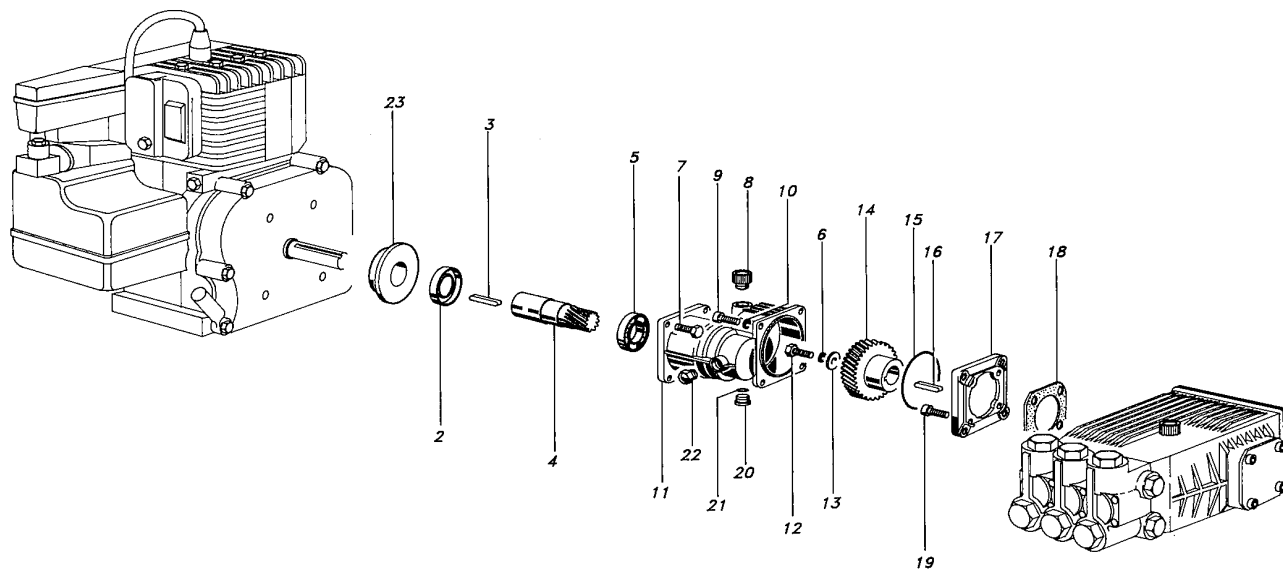

RTI 126 SAE 3/4" TW-WM

POS.	CODICE PART NO. RÉF.	DENOMINAZIONE - DESCRIPTION - DESCRIPTION	Q.TY	POS.	CODICE PART NO. RÉF.	DENOMINAZIONE - DESCRIPTION - DESCRIPTION	Q.TY
2	802151002	OIL SEAL	1				
3	806436002	TAB	1				
4	311289422	PINION Z=14	1				
5	812740502	BALL BEARING	1				
6	843593002	WASHER	1				
7	862566002	BOLT 5/16	4				
8	853511002	OIL FILLING PLUG	1				
9	863265002	BOLT	4				
10	843870002	WASHER	4				
11	311291092	CASE	1				
12	862097102	BOLT M6X16	1				
13/1	843620002	WASHER (FOR PUMPS WITH SHAFT 24X30)	1				
13/2	311663482	WASHER (FOR PUMPS WITH SHAFT 24X40)	1				
14	311288422	GEAR	1				
15	803080902	O-RING DIA.1,78X82,27	1				
16	806522002	TAB	1				
17	311286072	FLANGE	1				
18	311276722	GASKET	1				
19	862131002	BOLT	4				
20	852632002	PLUG	1				
21	803187002	O-RING	1				
22	853505002	OIL SIGHT GLASS	1				
23	311285092	CENTERING FLANGE ENGINE/GEAR BOX	1				