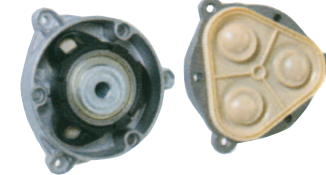

PART No.	DESCRIPTION
UPPER HOUSING KITS	
94-378-00*	8000 series, 1/2" male ports
94-379-00	8000 series, 3/8" female ports
94-231-30*	2088 series, 1/2" male ports
94-231-40*	2088 series, 3 hole, 1/2" male ports
VALVE KITS	
94-390-05*	8000 series, Viton
94-390-06	8000 series, EPDM
94-232-05*	2088 series, Poly/Viton
94-232-00*	2088 series, Santoprene
DRIVE ASSEMBLY KITS	
94-385-32*	8000 series, Santoprene
94-385-32*	8090 series, Santoprene
DIAPHRAGM KITS	
94-238-03	2088 series, Santo
94-238-05	8000 series, Viton
94-395-06	8000 series, 3 screws, Poly/Santo
PRESSURE SWITCH KITS	
94-375-05	8000 series, 60 p.s.i. Nylon/Viton
94-375-06*	8000 series, 60 p.s.i. Santo
94-375-15	8000 series 100 p.s.i. Nylon/Santo
94-230-35*	2088 series, 45 p.s.i. Santo
94-230-36*	2088 series, 45 p.s.i. Viton
CHECK VALVE KIT	
94-374-16*	8000 series EPDM
94-374-05	8000 series Viton
94-237-00*	2088 series, Santo
94-237-05*	2088 series, Viton

* as fitted standard on pumps

UPPER HOUSING

PRESSURE SWITCH

VALVE KITS

DIAPHRAGM KITS

CHECK VALVE KIT

DRIVE ASSEMBLY KITS

TEEJET® INLINE FILTERS

TeeJet® 1/2" Line Strainers for use with Shurflo and Flowjet pumps.

SHURFLO HOSETAILS

Available in 10 and 13mm, straight or 90 degree elbow.

PRESSURE REGULATOR KIT

Use with 12 volt Ezi Spot Sprayers to ensure accurate pressures while boom spraying. BA12REG

REGULATOR TO SUIT SHURFLO PUMPS

Regulator for Shurflo/Flowjet pumps. Gauge extra. BAREG-SF

SUCTION FILTER

Increases longevity of your pump. Suction filter connects straight onto delivery side of pump. Available to suit a range of 12 volt pumps, Shurflo Flowjet etc. Clear or black housing.