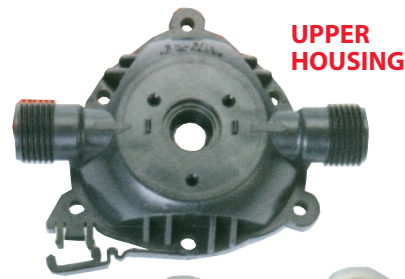

PART No.	DESCRIPTION
UPPER HOUSING KITS	
94-378-00*	8000 series, 1/2" male ports
94-379-00	8000 series, 3/8" female ports
94-231-30*	2088 series, 1/2" male ports
94-231-40*	2088 series, 3 hole, 1/2" male ports
VALVE KITS	
94-390-05*	8000 series, Viton
94-390-06	8000 series, EPDM
94-232-05*	2088 series, Poly/Viton
94-232-00*	2088 series, Santoprene
DRIVE ASSEMBLY KITS	
94-385-32*	8000 series, Santoprene
94-385-32*	8090 series, Santoprene
DIAPHRAGM KITS	
94-238-03	2088 series, Santo
94-238-05	8000 series, Viton
94-395-06	8000 series, 3 screws, Poly/Santo
PRESSURE SWITCH KITS	
94-375-05	8000 series, 60 p.s.i. Nylon/Viton
94-375-06*	8000 series, 60 p.s.i. Santo
94-375-15	8000 series 100 p.s.i. Nylon/Santo
94-230-35*	2088 series, 45 p.s.i. Santo
94-230-36*	2088 series, 45 p.s.i. Viton
CHECK VALVE KIT	
94-374-16*	8000 series EPDM
94-374-05	8000 series Viton
94-237-00*	2088 series, Santo
94-237-05*	2088 series, Viton

* as fitted standard on pumps

UPPER HOUSING

PRESSURE SWITCH

VALVE KITS

DIAPHRAGM KITS

CHECK VALVE KIT

DRIVE ASSEMBLY KITS

TEEJET® INLINE FILTERS

TeeJet® 1/2" Line Strainers for use with Shurflo and Flowjet pumps.

SHURFLO HOSETAILS

Available in 10 and 13mm, straight or 90 degree elbow.

PRESSURE REGULATOR KIT

Use with 12 volt Ezi Spot Sprayers to ensure accurate pressures while boom spraying. BA12REG

REGULATOR TO SUIT SHURFLO PUMPS

Regulator for Shurflo/Flowjet pumps. Gauge extra. BAREG-SF

SUCTION FILTER

Increases longevity of your pump. Suction filter connects straight onto delivery side of pump. Available to suit a range of 12 volt pumps, Shurflo Flowjet etc. Clear or black housing.