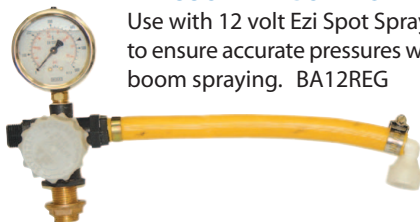

* as fitted standard on pumps

UPPER HOUSING

PRESSURE SWITCH

VALVE KITS

DIAPHRAGM KITS

CHECK VALVE KIT

DRIVE ASSEMBLY KITS

TEEJET® INLINE FILTERS

TeeJet® 1/2" Line Strainers for use with Shurflo and Flowjet pumps.

SHURFLO HOSETAILS

Available in 10 and 13mm, straight or 90 degree elbow.

PRESSURE REGULATOR KIT

Use with 12 volt Ezi Spot Sprayers to ensure accurate pressures while boom spraying. BA12REG

REGULATOR TO SUIT SHURFLO PUMPS

Regulator for Shurflo/Flowjet pumps. Gauge extra. BAREG-SF

SUCTION FILTER

Increases longevity of your pump. Suction filter connects straight onto delivery side of pump. Available to suit a range of 12 volt pumps, Shurflo Flowjet etc. Clear or black housing.

PART No.	DESCRIPTION
HOSE TAIL AND FILTERS	
8-034-01	Shurflo Straight Nut and Tail, 1/2" Hose Barb
8-060-01	Shurflo Straight Nut and Tail, 3/8" Hose Barb
8-161-01	Shurflo Elbow Nut and Tail, 1/2" Hose Barb
8-162-01	Shurflo Elbow Nut and Tail, 3/8" Hose Barb
BAREG-SF	Shurflo Press Reg Kit with gauge
908006	Gauge to suit pressure regulator
9620922	Pressure regulator, suit Shurflo pumps
9620122	Pressure regulator, suit 3/8" fast coupling
9620422	Pressure regulator, 3/8" M thread to 1/2" M thread
BA12REG	TeeJet® pressure reg kit for use with 12v pumps
AAB122-1/2-PP-50	TeeJet® 50 mesh filter, 1/2" female ports suit SHURflo
309T953	Suction filter, D13-1/2" female, suit Shurflo, 50M clear
309953	Suction filter, D13-1/2" female, suit Shurflo, 50M black
181-101	Accumulator tank for use with Shurflo pumps