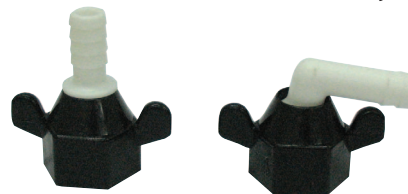

PART No.	DESCRIPTION
UPPER HOUSING KITS	
94-378-00*	8000 series, 1/2" male ports
94-379-00	8000 series, 3/8" female ports
94-231-30*	2088 series, 1/2" male ports
94-231-40*	2088 series, 3 hole, 1/2" male ports
VALVE KITS	
94-390-05*	8000 series, Viton
94-390-06	8000 series, EPDM
94-232-05*	2088 series, Poly/Viton
94-232-00*	2088 series, Santoprene
DRIVE ASSEMBLY KITS	
94-385-32*	8000 series, Santoprene
94-385-32*	8090 series, Santoprene
DIAPHRAGM KITS	
94-238-03	2088 series, Santo
94-238-05	8000 series, Viton
94-395-06	8000 series, 3 screws, Poly/Santo
PRESSURE SWITCH KITS	
94-375-05	8000 series, 60 p.s.i. Nylon/Viton
94-375-06*	8000 series, 60 p.s.i. Santo
94-375-15	8000 series 100 p.s.i. Nylon/Santo
94-230-35*	2088 series, 45 p.s.i. Santo
94-230-36*	2088 series, 45 p.s.i. Viton
CHECK VALVE KIT	
94-374-16*	8000 series EPDM
94-374-05	8000 series Viton
94-237-00*	2088 series, Santo
94-237-05*	2088 series, Viton

* as fitted standard on pumps

UPPER HOUSING

PRESSURE SWITCH

VALVE KITS

DIAPHRAGM KITS

CHECK VALVE KIT

DRIVE ASSEMBLY KITS

TEEJET® INLINE FILTERS

TeeJet® 1/2" Line Strainers for use with Shurflo and Flowjet pumps.

SHURFLO HOSETAILS

Available in 10 and 13mm, straight or 90 degree elbow.

PRESSURE REGULATOR KIT

Use with 12 volt Ezi Spot Sprayers to ensure accurate pressures while boom spraying. BA12REG

REGULATOR TO SUIT SHURFLO PUMPS

Regulator for Shurflo/Flowjet pumps. Gauge extra. BAREG-SF

SUCTION FILTER

Increases longevity of your pump. Suction filter connects straight onto delivery side of pump. Available to suit a range of 12 volt pumps, Shurflo Flowjet etc. Clear or black housing.